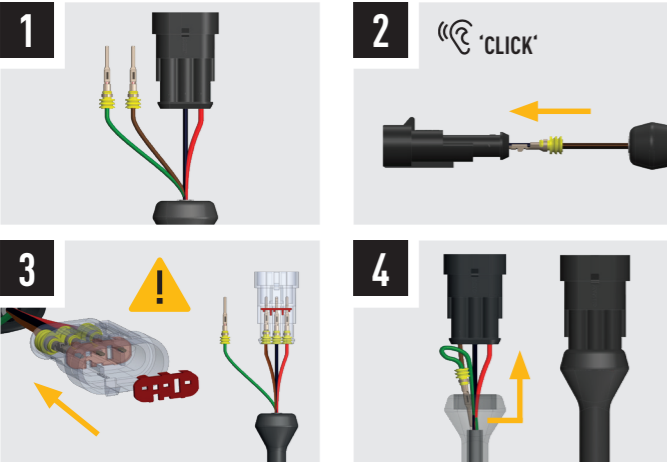

ELECTRICAL CONNECTION

TRIPLE-R 750

TRIPLE-R 750 ELITE / WIDE

TRIPLE-R 750 BEACON

Please refer to the instructions included with the lamps.

LAMP CONNECTOR INFORMATION

TRIPLE-R POSITION LIGHT FUNCTION (OPTIONAL)

E9 UNECE REGULATIONS

Please scan the QR code to view all UNECE Certificates and information.

CANBUS INTEGRATION (SOLD SEPARATELY)

For vehicles where it is not possible to locate a 12V high beam signal, it will be necessary to take the high beam signal from the vehicle's CAN system. For connection options please visit the Lazer Lamps website, or contact your nearest dealer.

EXAMPLE: CNY-DIR-K
(SOLD SEPARATELY)

LAZER

HIGH PERFORMANCE LIGHTING

MAN TGE (2017+) GRILLE KIT

FITTING INSTRUCTIONS

LAZER

HIGH PERFORMANCE LIGHTING

WWW.LAZERLAMPS.COM

Additionally - Kit Includes:

- 2x Triple-R 750 LED Lights
- 1x Two-Lamp Wiring Kit

TOOLS REQUIRED

TORQUE VALUES

The code is written on the inside of each bracket (see example).

INSTALLATION PROCESS - Install should be completed with the grille left on the vehicle.