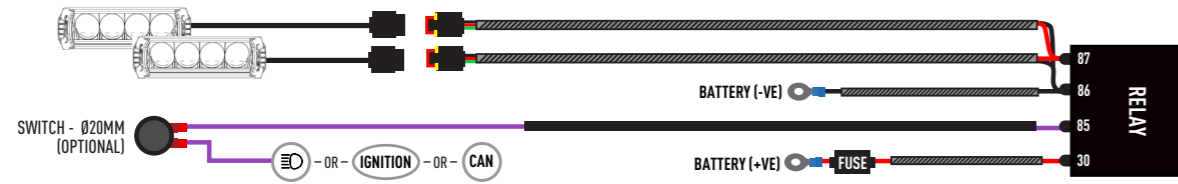

ELECTRICAL CONNECTION

TRIPLE-R 750

TRIPLE-R 750 ELITE / WIDE

TRIPLE-R 750 BEACON

Please refer to the instructions included with the lamps.

LAMP CONNECTOR INFORMATION

TRIPLE-R POSITION LIGHT FUNCTION (OPTIONAL)

E9 UNECE REGULATIONS

Please scan the QR code to view all UNECE Certificates and information.

CANBUS INTEGRATION (SOLD SEPARATELY)

For vehicles where it is not possible to locate a 12V high beam signal, it will be necessary to take the high beam signal from the vehicle's CAN system. For connection options please visit the Lazer Lamps website, or contact your nearest dealer.

Additionally - Kit Includes:

- 2x Triple-R 750 LED Lights
- 1x Two-Lamp Wiring Kit

TOOLS REQUIRED

TORQUE VALUES

The code is written on the inside of each bracket (see example).

INSTALLATION PROCESS - Install should be completed with the grille left on the vehicle.