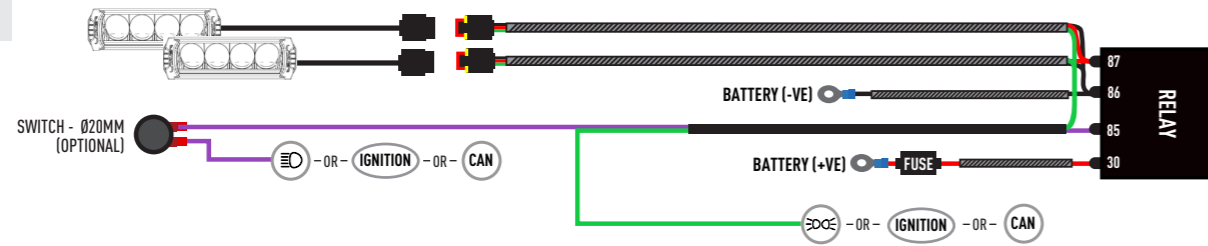

ELECTRICAL CONNECTION

TRIPLE-R 750

TRIPLE-R 750 ELITE / WIDE

TRIPLE-R 750 BEACON

Please refer to the instructions included with the lamps.

LAMP CONNECTOR INFORMATION

TRIPLE-R POSITION LIGHT FUNCTION (OPTIONAL)

E9 UNECE REGULATIONS

Please scan the QR code to view all UNECE Certificates and information.

CANBUS INTEGRATION (SOLD SEPARATELY)

For vehicles where it is not possible to locate a 12V high beam signal, it will be necessary to take the high beam signal from the vehicle's CAN system. For connection options please visit the Lazer Lamps website, or contact your nearest dealer.

EXAMPLE: CNY-DIR-K
(SOLD SEPARATELY)

LAZER

HIGH PERFORMANCE LIGHTING

MAN TGE (2017+) GRILLE KIT

FITTING INSTRUCTIONS

LAZER

HIGH PERFORMANCE LIGHTING

WWW.LAZERLAMPS.COM

Additionally - Kit Includes:

- 2x Triple-R 750 LED Lights
- 1x Two-Lamp Wiring Kit

TOOLS REQUIRED

TORQUE VALUES

The code is written on the inside of each bracket (see example).

INSTALLATION PROCESS - Install should be completed with the grille left on the vehicle.