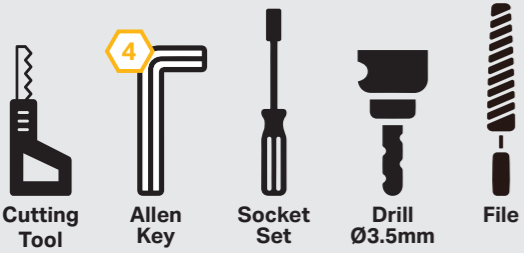

T +44 (0) 1992 677374
E sales@lazerlamps.com

Lazer Lamps Ltd, Calder House, Central Road
Harlow, Essex, CM20 2ST, UK

MADE IN THE UK /LAZERLAMPS

WHAT'S INCLUDED

- 4x Grille Mounting Brackets
- 4x Cutting Guides
- Anti-Theft Fasteners & Key
- Fitting Instructions

Additionally - Kit Includes:

- 2x Triple-R 750 LED Lights
- 1x Two-Lamp Wiring Kit

TOOLS REQUIRED

TORQUE VALUES

The code is written on the inside of each bracket (see example).

INSTALLATION PROCESS - Install should be completed with the grille left on the vehicle.