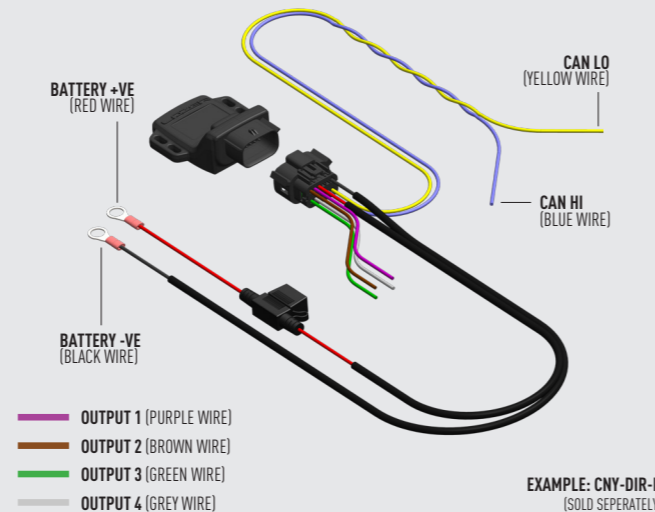

ELECTRICAL CONNECTION

TRIPLE-R 750

TRIPLE-R 750 ELITE / WIDE

TRIPLE-R 750 BEACON

Please refer to the instructions included with the lamps.

LAMP CONNECTOR INFORMATION

TRIPLE-R POSITION LIGHT FUNCTION (OPTIONAL)

E9 UNECE REGULATIONS

Please scan the QR code to view all UNECE Certificates and information.

CANBUS INTEGRATION (SOLD SEPARATELY)

For vehicles where it is not possible to locate a 12V high beam signal, it will be necessary to take the high beam signal from the vehicle's CAN system. For connection options please visit the Lazer Lamps website, or contact your nearest dealer.

EXAMPLE: CNY-DIR-K
(SOLD SEPARATELY)

LAZER

HIGH PERFORMANCE LIGHTING

MAN TGE (2017+) GRILLE KIT

FITTING INSTRUCTIONS

LAZER

HIGH PERFORMANCE LIGHTING

WWW.LAZERLAMPS.COM

Additionally - Kit Includes:

- 2x Triple-R 750 LED Lights
- 1x Two-Lamp Wiring Kit

TOOLS REQUIRED

TORQUE VALUES

The code is written on the inside of each bracket (see example).

INSTALLATION PROCESS - Install should be completed with the grille left on the vehicle.